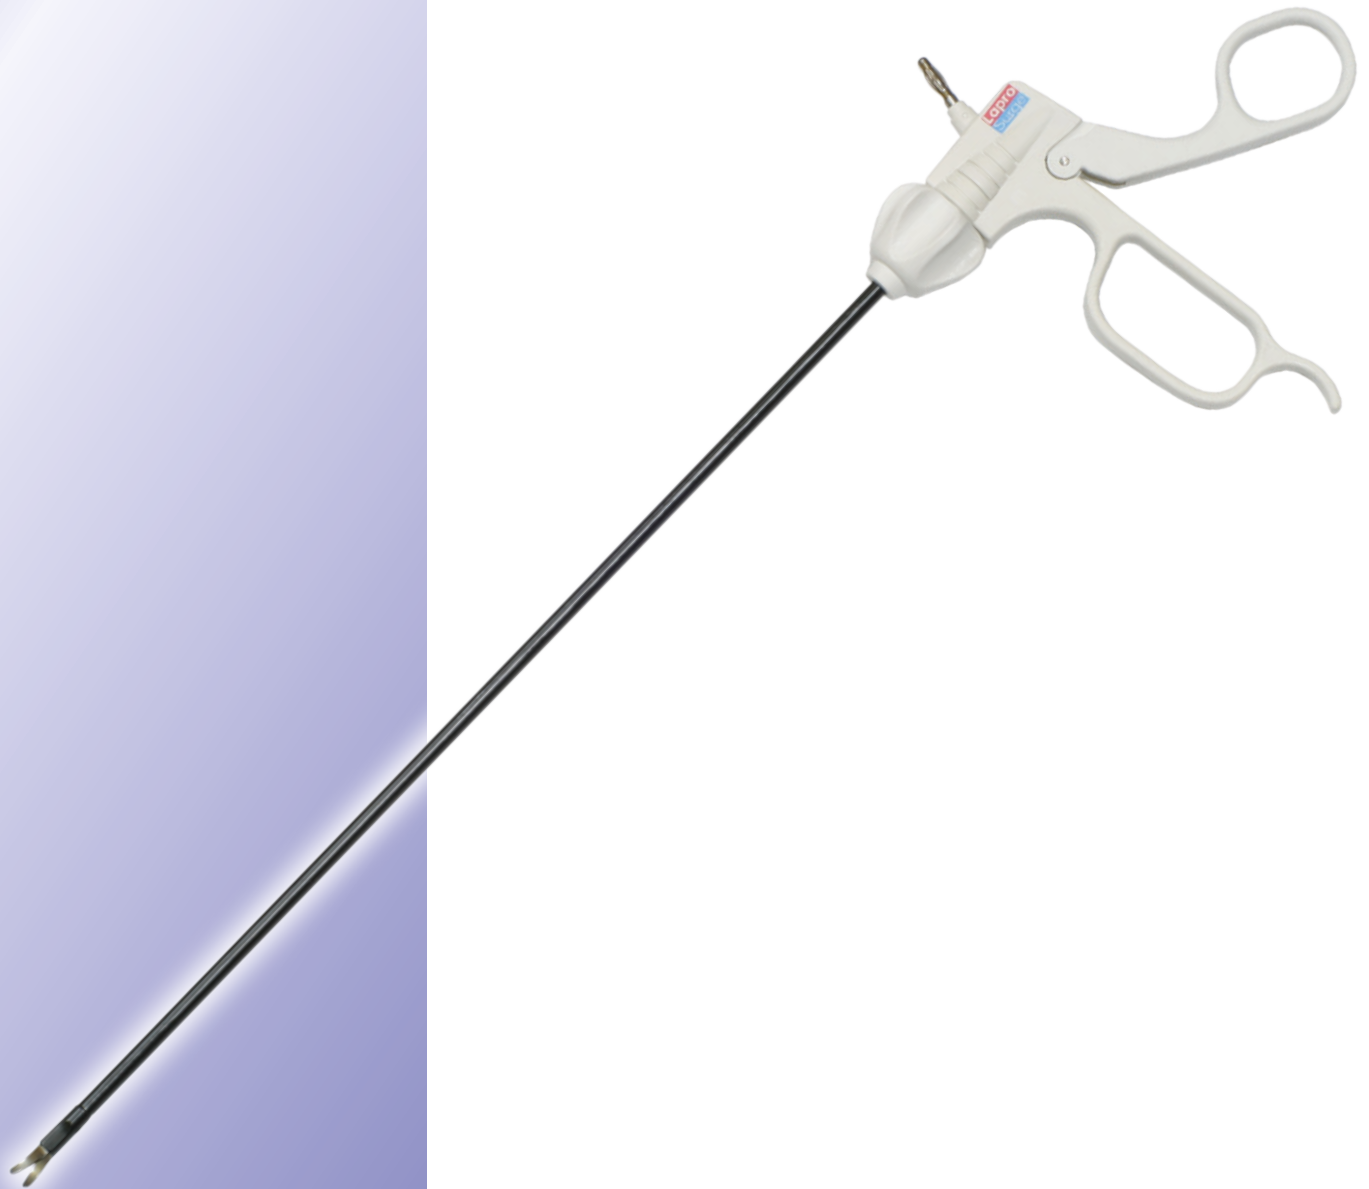

Lapro Surge[®]

Laparoscopic Scissors

High performance monopolar scissors for laparoscopic surgery

Laparoscopic Scissors

High quality laparoscopic scissors available with a choice of 12mm or 17mm double action blades.

All blades are precision manufactured to achieve accurate cutting at the tip, and are designed with a wide opening angle for improved tissue dissection.

Product	Ordering Code	Blade Length	Length	Box Qty
5mm Curved Scissors	LS006	17mm	330mm	5
5mm Curved Scissors with Monopolar Cable	LS006-C	17mm	330mm	10
5mm Mini Curved Scissors	LS007	12mm	330mm	5
5mm Curved Scissors - Long	LS008	17mm	450mm	5
Monopolar Cable	MC001	n/a	3 metres	25