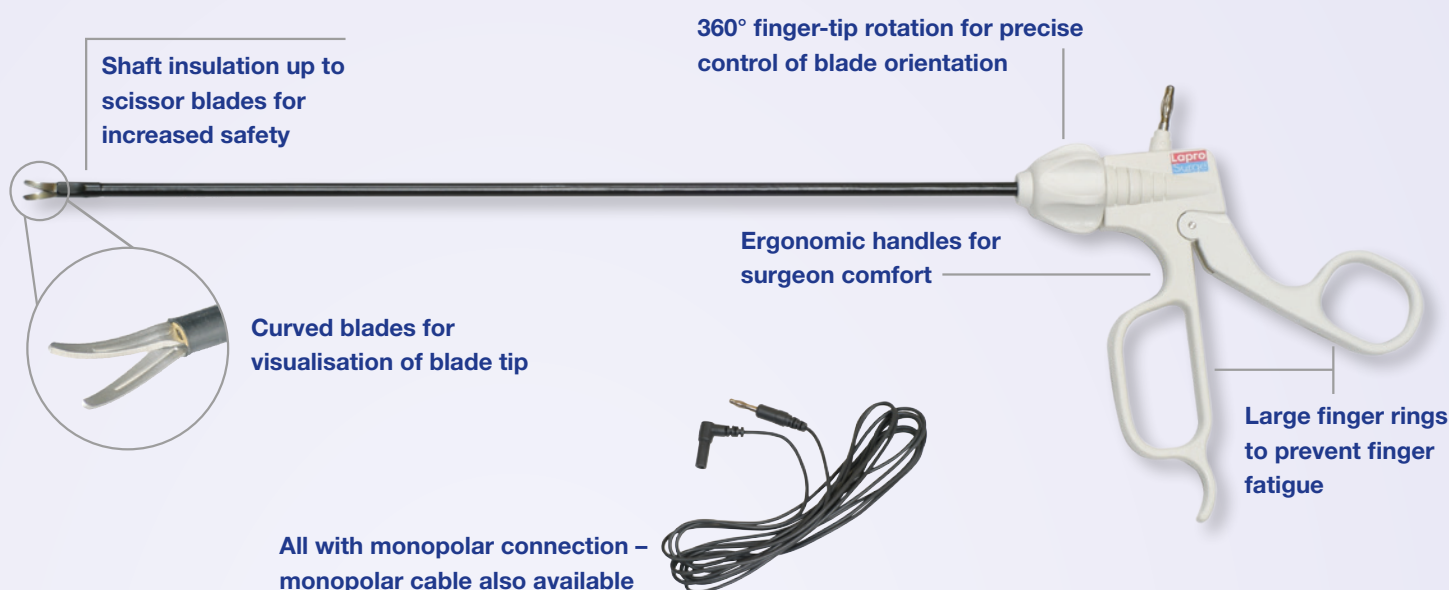

Lapro Surge[®]

Laparoscopic Scissors

High performance monopolar scissors for laparoscopic surgery

Laparoscopic Scissors

High quality laparoscopic scissors available with a choice of 12mm or 17mm double action blades.

All blades are precision manufactured to achieve accurate cutting at the tip, and are designed with a wide opening angle for improved tissue dissection.

Product	Ordering Code	Blade Length	Length	Box Qty
5mm Curved Scissors	LS006	17mm	330mm	5
5mm Curved Scissors with Monopolar Cable	LS006-C	17mm	330mm	10
5mm Mini Curved Scissors	LS007	12mm	330mm	5
5mm Curved Scissors - Long	LS008	17mm	450mm	5
Monopolar Cable	MC001	n/a	3 metres	25